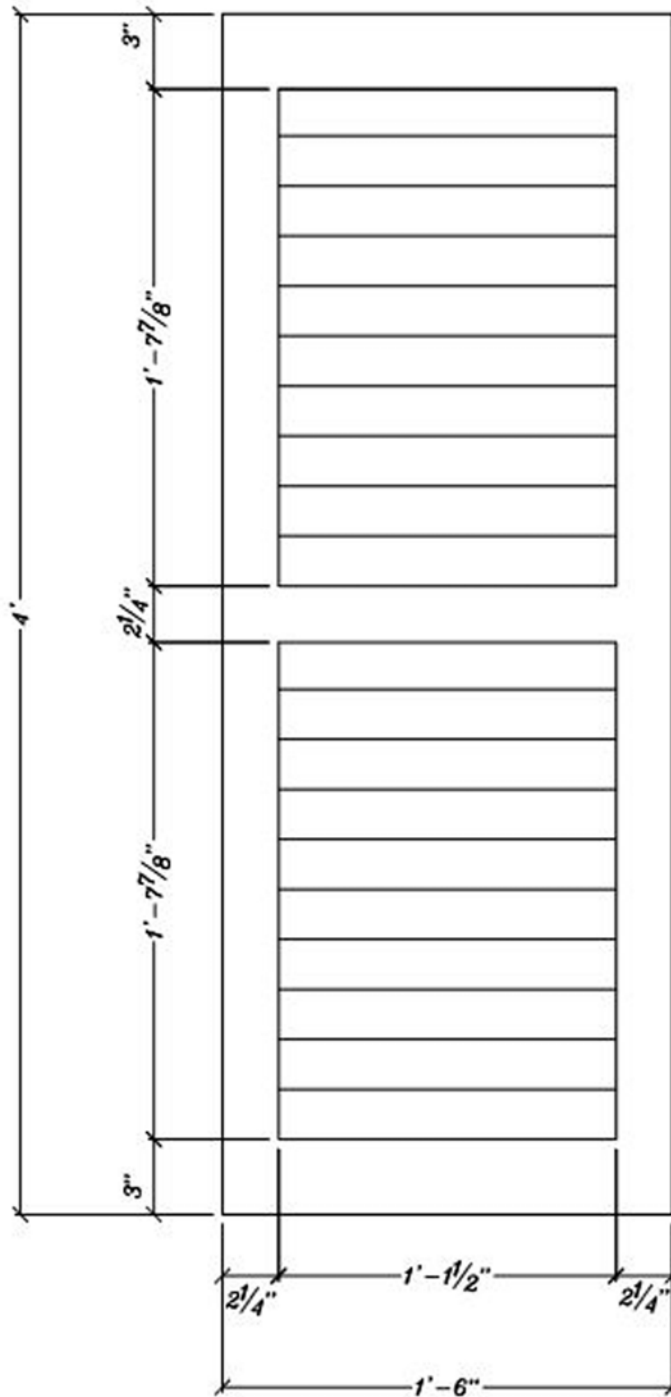

Louvered Shutter Decorative IPSH822 Sold as a Pair

ArchPolymer™

Artificial wood
White Primed
Resists
Rot, Insects, Water

Optional
Factory Painting
Available

* assembly required, drawing not to scale, mounting hardware by others