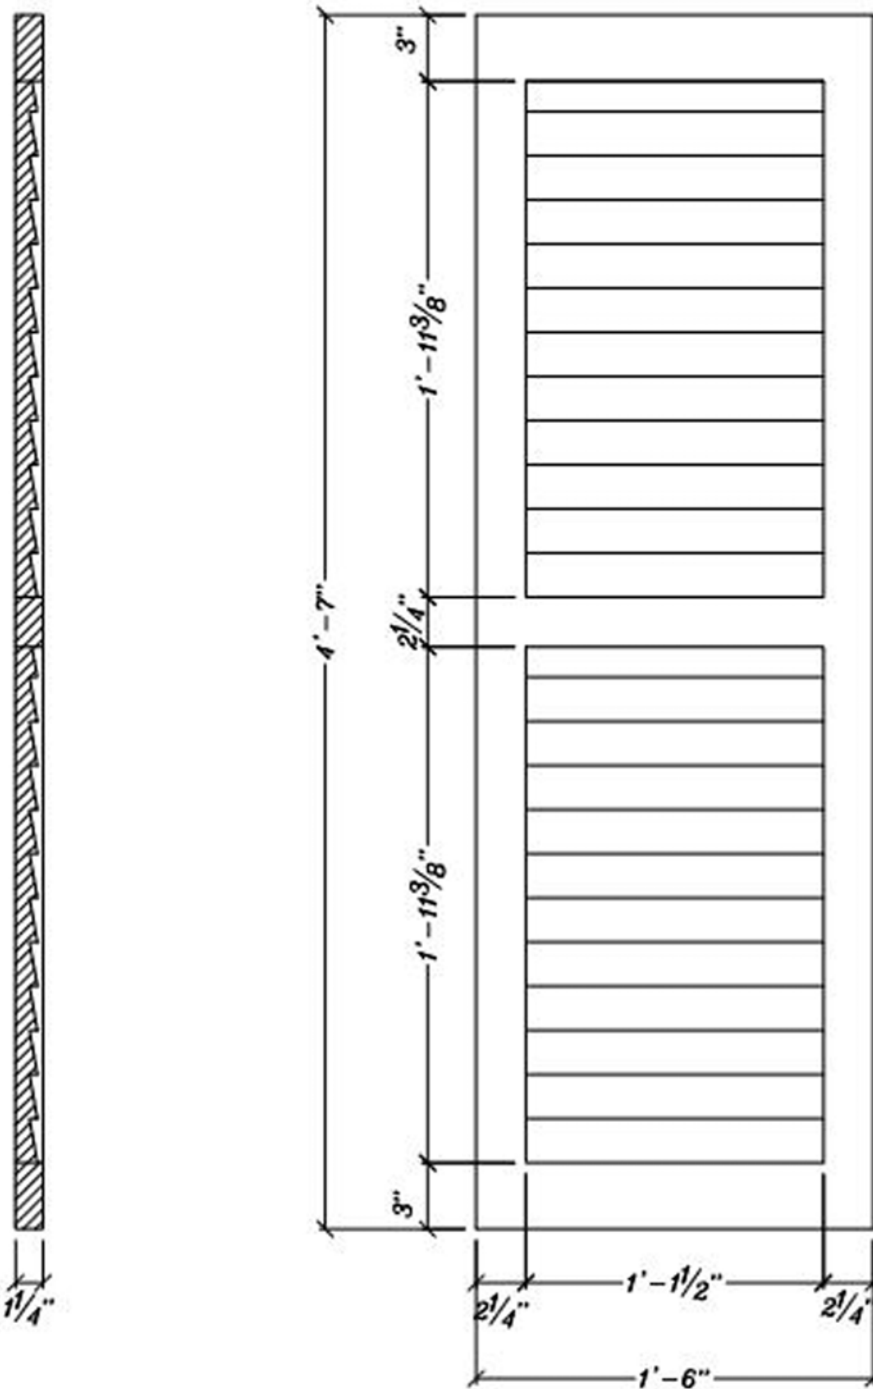

# Louvered Shutter Decorative IPSH823 Sold as a Pair

ArchPolymer™

Artificial wood

White Primed

Resists

Rot, Insects, Water

Optional

Factory Painting

Available

\* assembly required, drawing not to scale, mounting hardware by others

\* All specifications subject to change without notice, Final products & Measurements may vary from this brochure

Imperial Productions®