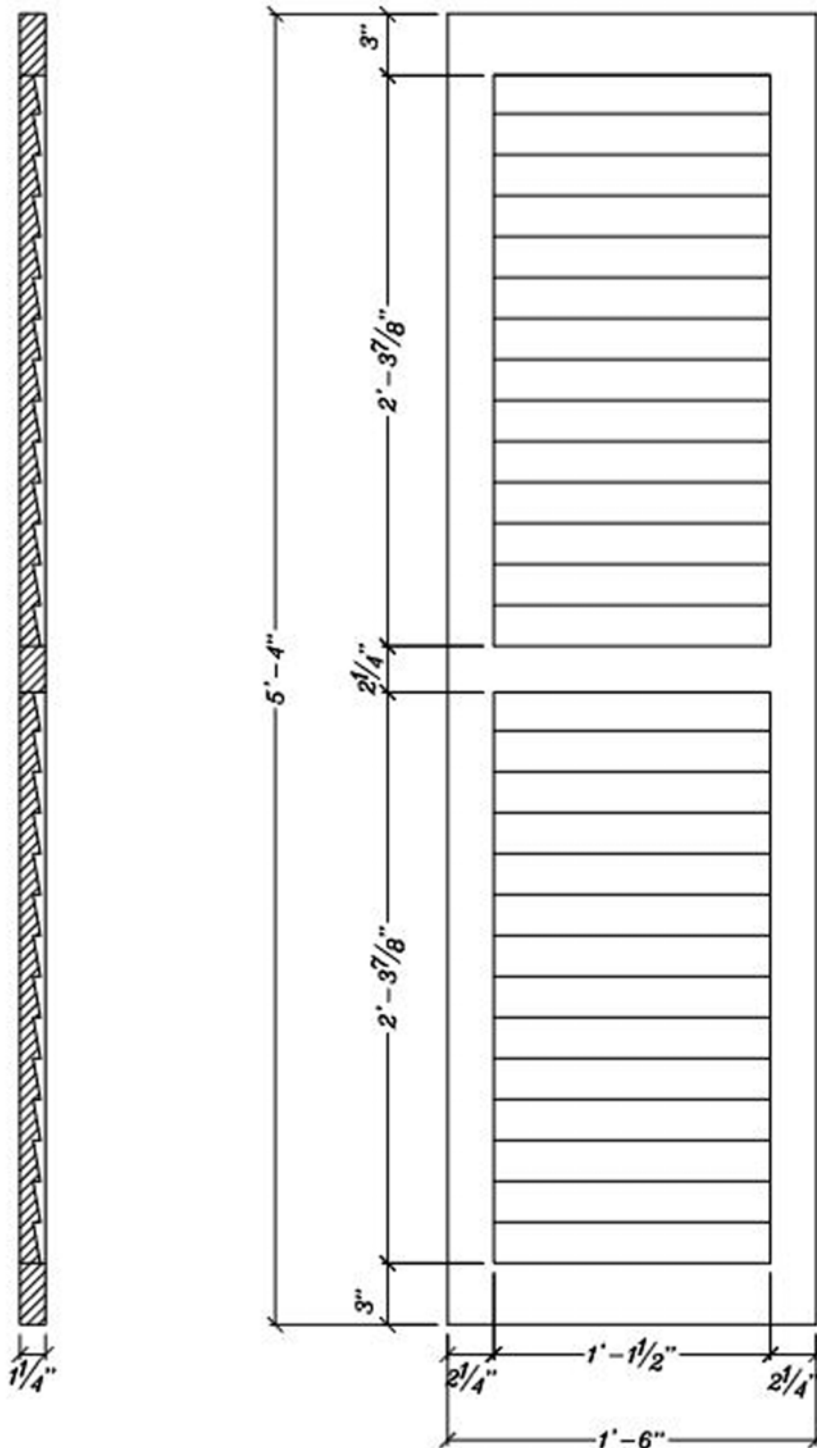

Louvered Shutter Decorative IPSH825 Sold as a Pair

ArchPolymer™

Artificial wood

White Primed

Resists

Rot, Insects, Water

Optional

Factory Painting

Available

* assembly required, drawing not to scale, mounting hardware by others

* All specifications subject to change without notice, Final products & Measurements may vary from this brochure

Imperial Productions®