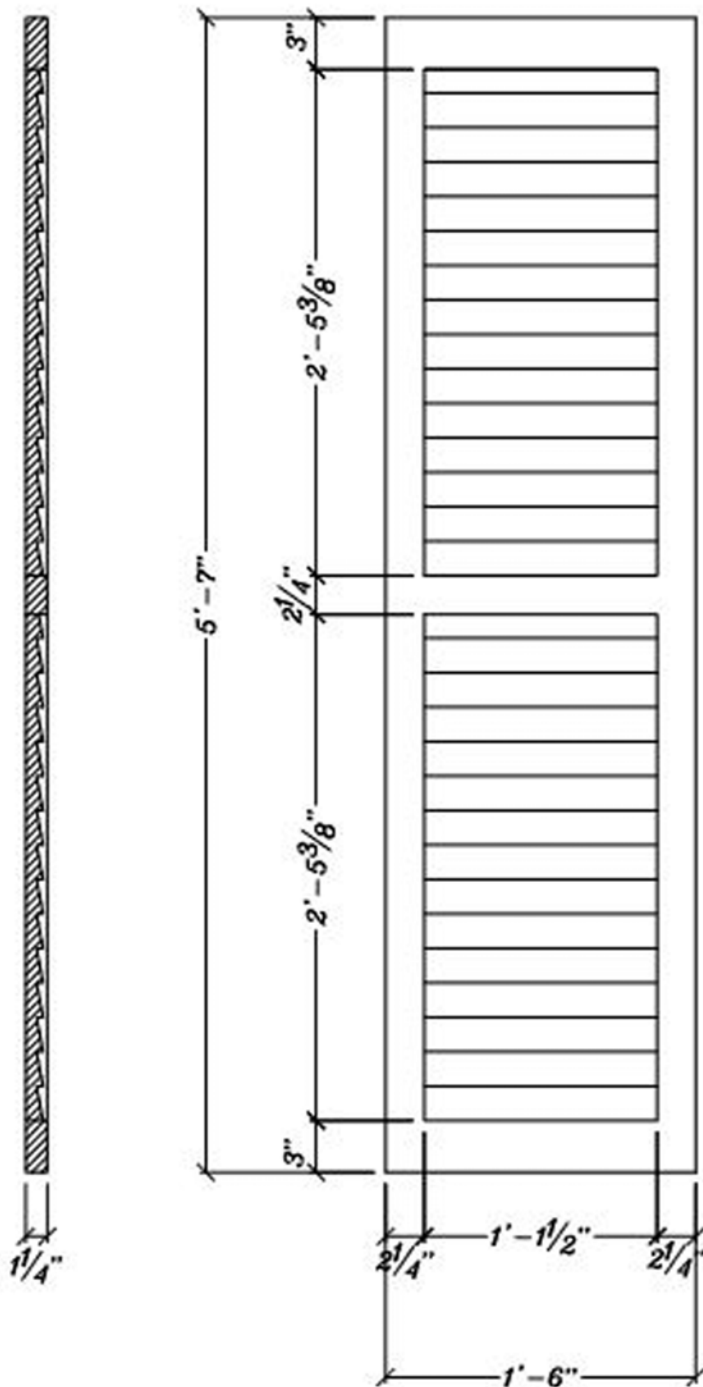

Louvered Shutter Decorative IPSH826 Sold as a Pair

ArchPolymer™

Artificial wood

White Primed

Resists

Rot, Insects, Water

Optional

Factory Painting

Available

* assembly required, drawing not to scale, mounting hardware by others

* All specifications subject to change without notice, Final products & Measurements may vary from this brochure

Imperial Productions®