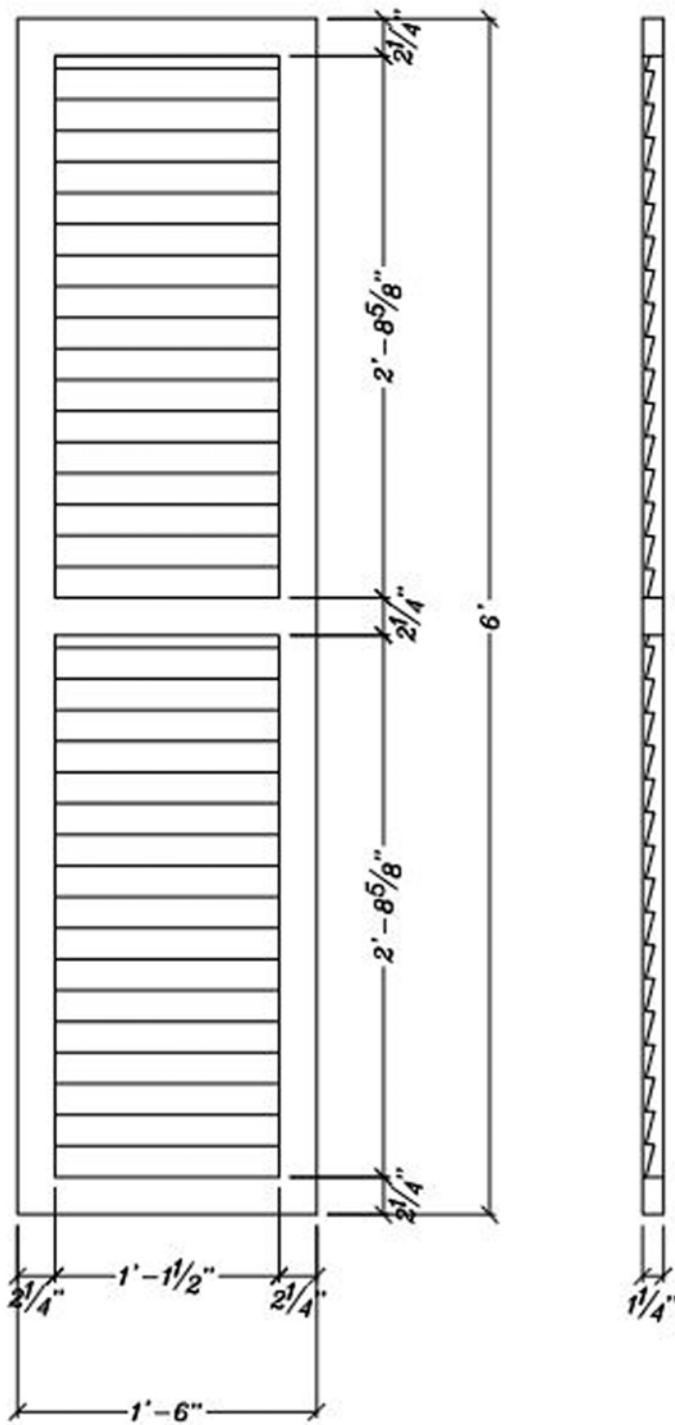

Louvered Shutter Decorative IPSH827 Sold as a Pair

ArchPolymer™

Artificial wood

White Primed

Resists

Rot, Insects, Water

Optional

Factory Painting

Available

* assembly required, drawing not to scale, mounting hardware by others

* All specifications subject to change without notice, Final products & Measurements may vary from this brochure

Imperial Productions®