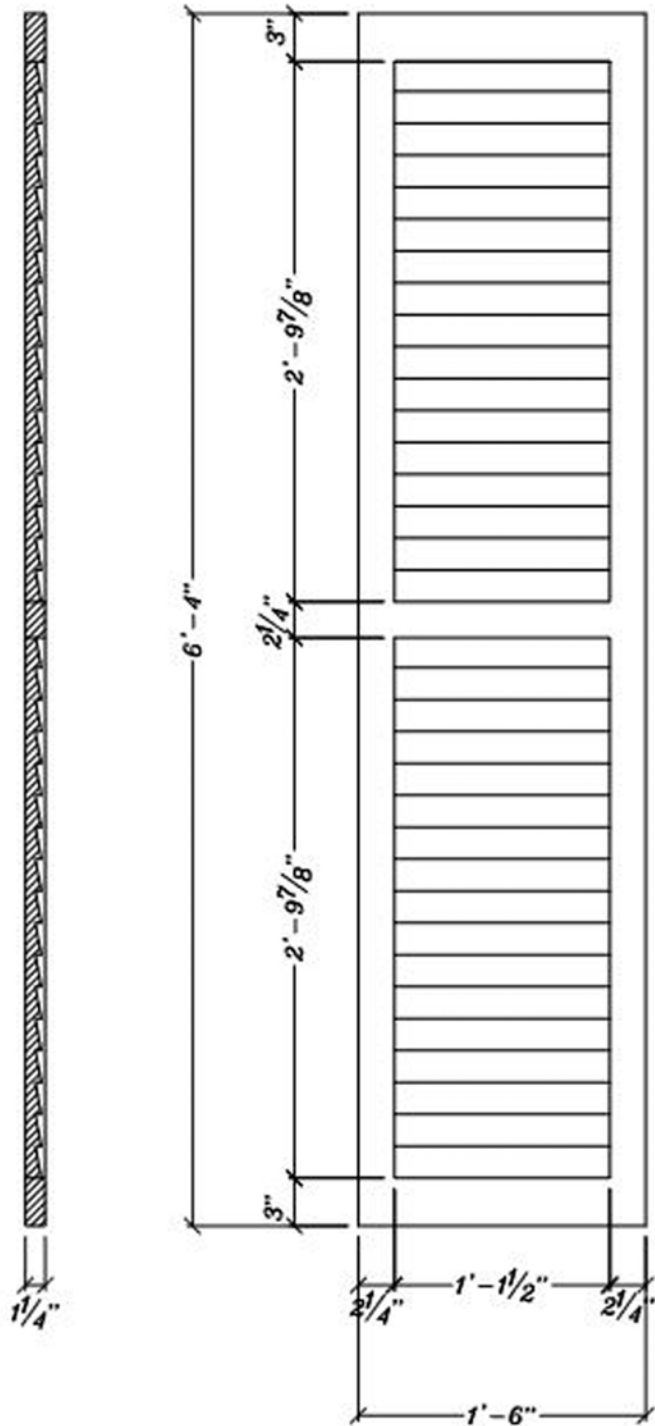

Louvered Shutter Decorative IPSH828 Sold as a Pair

ArchPolymer™

Artificial wood
White Primed
Resists
Rot, Insects, Water

Optional
Factory Painting
Available

* assembly required, drawing not to scale, mounting hardware by others