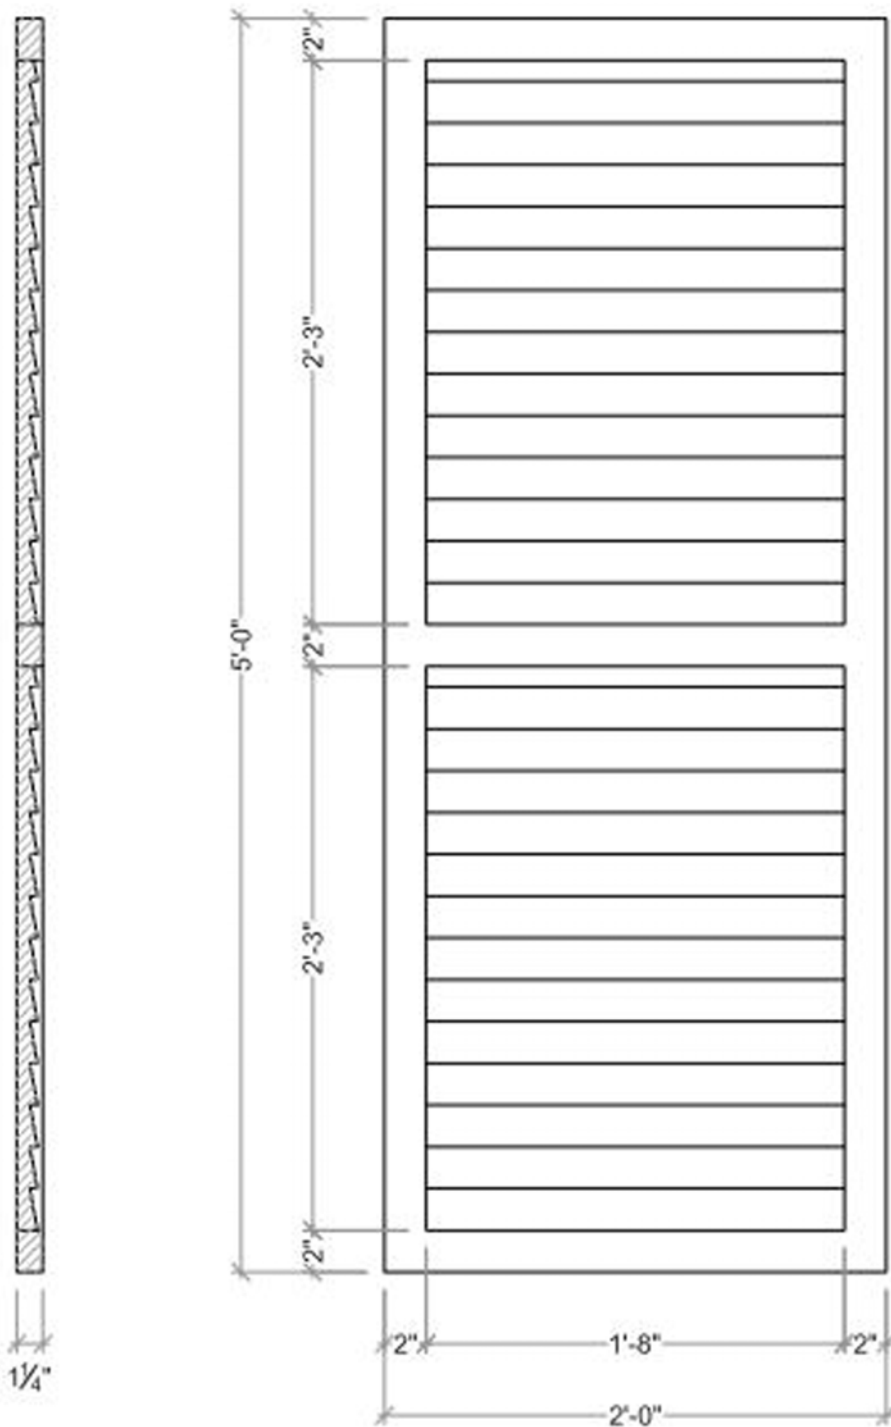

Louvered Shutter Decorative IPSH834 Sold as a Pair

ArchPolymer™

Artificial wood
White Primed
Resists
Rot, Insects, Water

Optional
Factory Painting
Available

* assembly required, drawing not to scale, mounting hardware by others