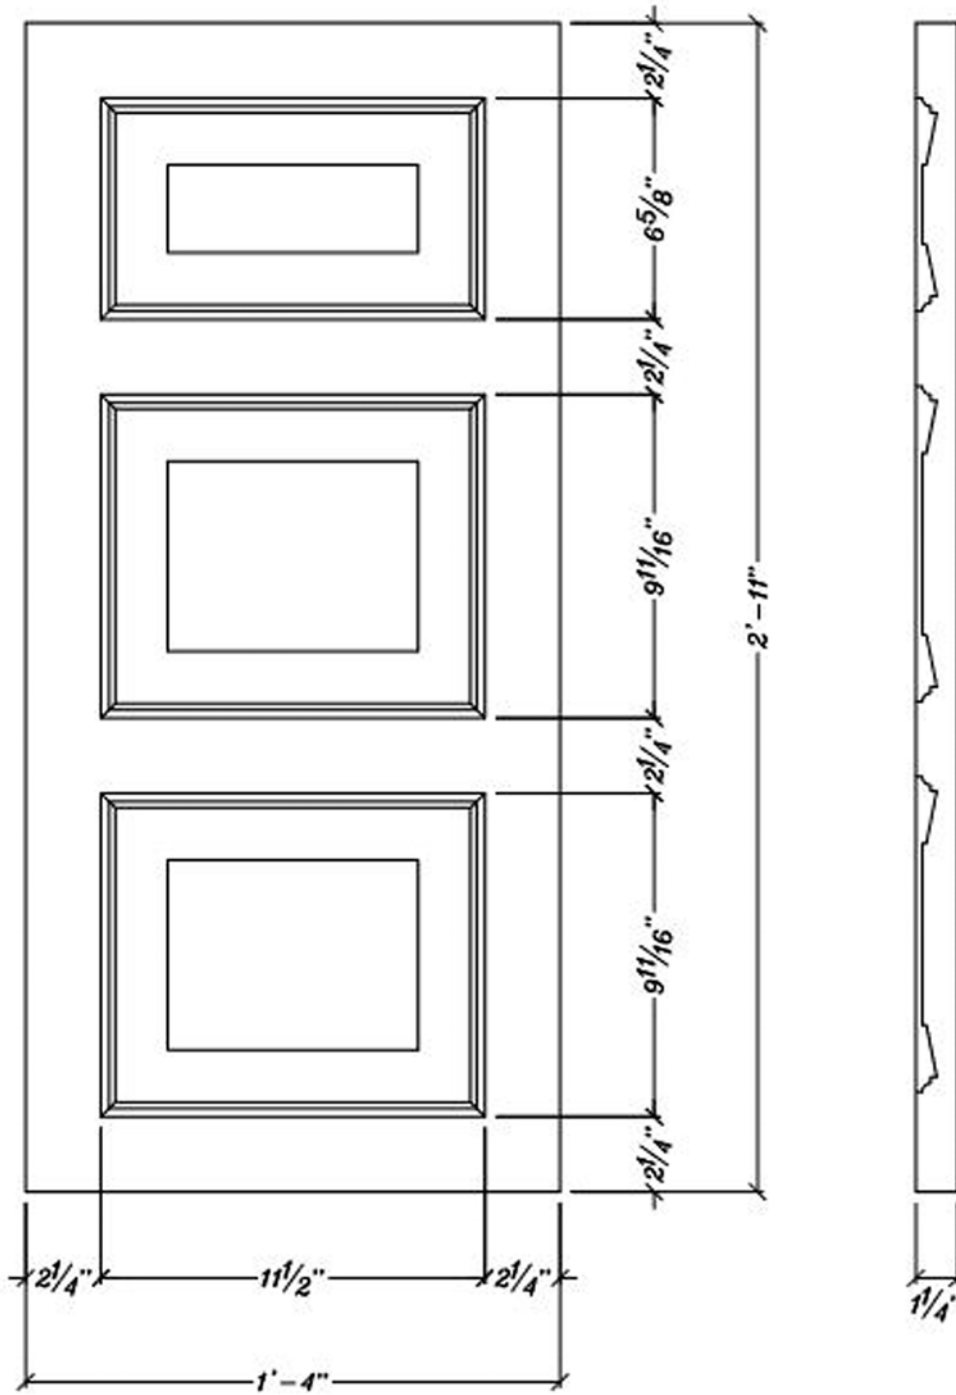

# 3 Panel Solid Shutter Decorative IPSH901 Sold as a Pair

ArchPolymer™

Artificial wood  
White Primed  
Resists  
Rot, Insects, Water

Optional  
Factory Painting  
Available

\* assembly required, drawing not to scale, mounting hardware by others