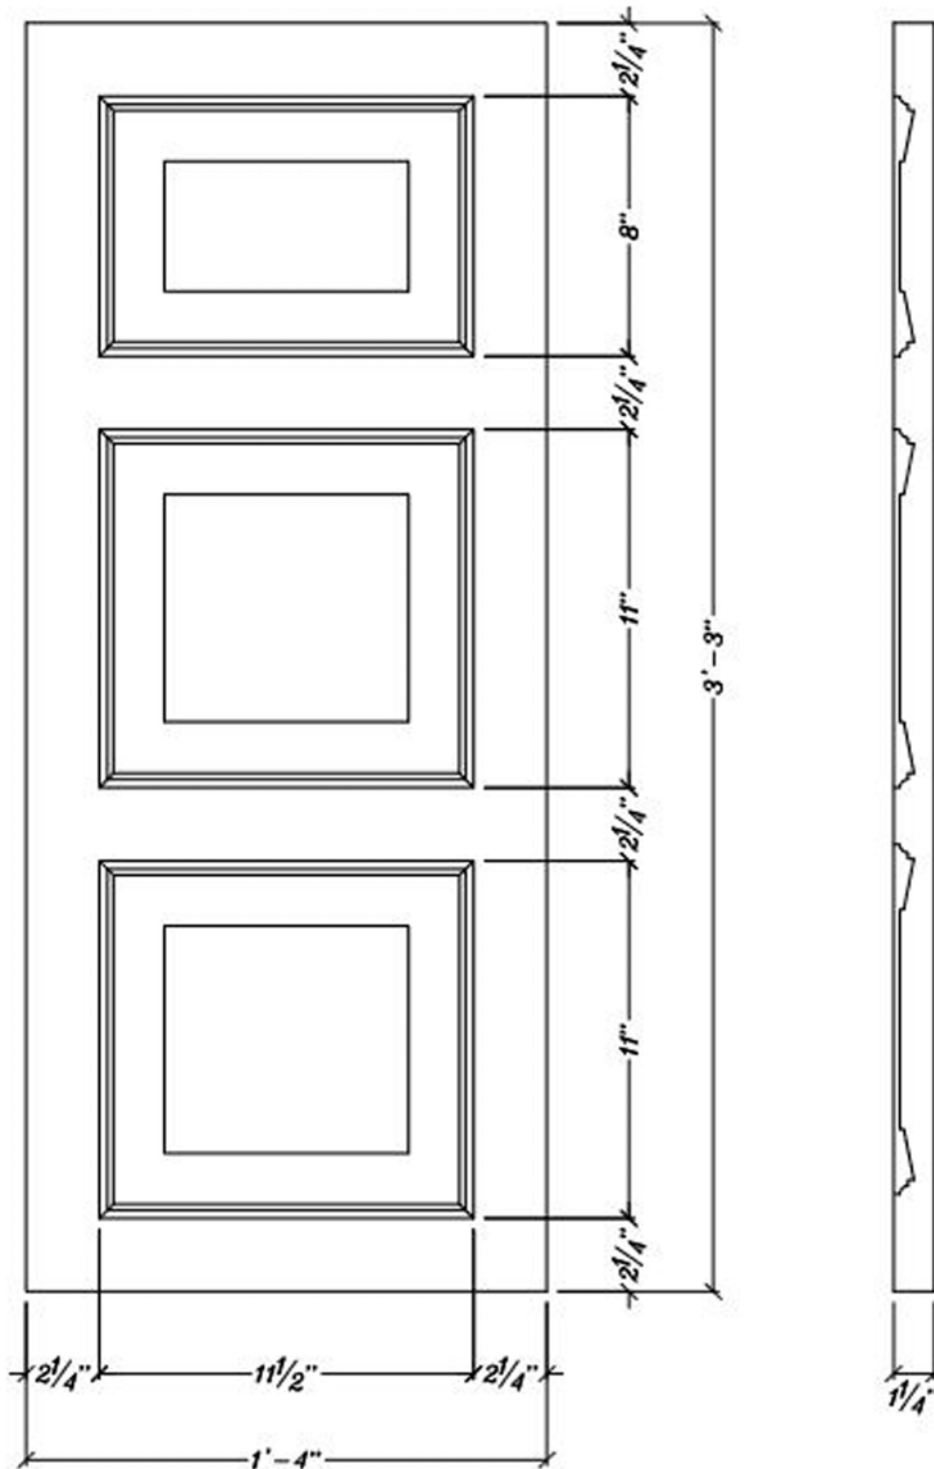

3 Panel Solid Shutter Decorative IPSH902 Sold as a Pair

ArchPolymer™

Artificial wood
White Primed
Resists
Rot, Insects, Water

Optional
Factory Painting
Available

* assembly required, drawing not to scale, mounting hardware by others