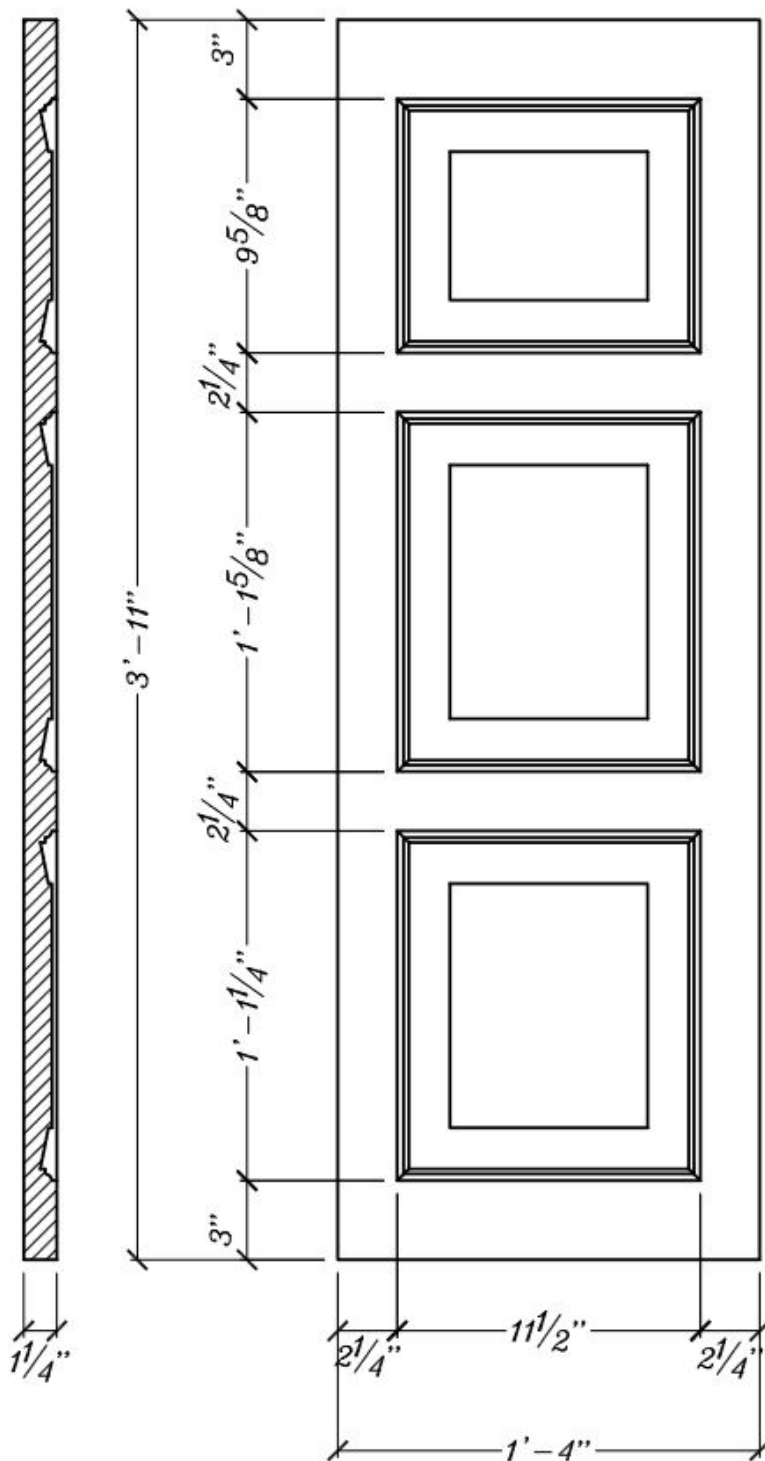

3 Panel Solid Shutter Decorative IPSH903 Sold as a Pair

ArchPolymer™

Artificial wood
White Primed
Resists
Rot, Insects, Water

Optional
Factory Painting
Available

* assembly required, drawing not to scale, mounting hardware by others