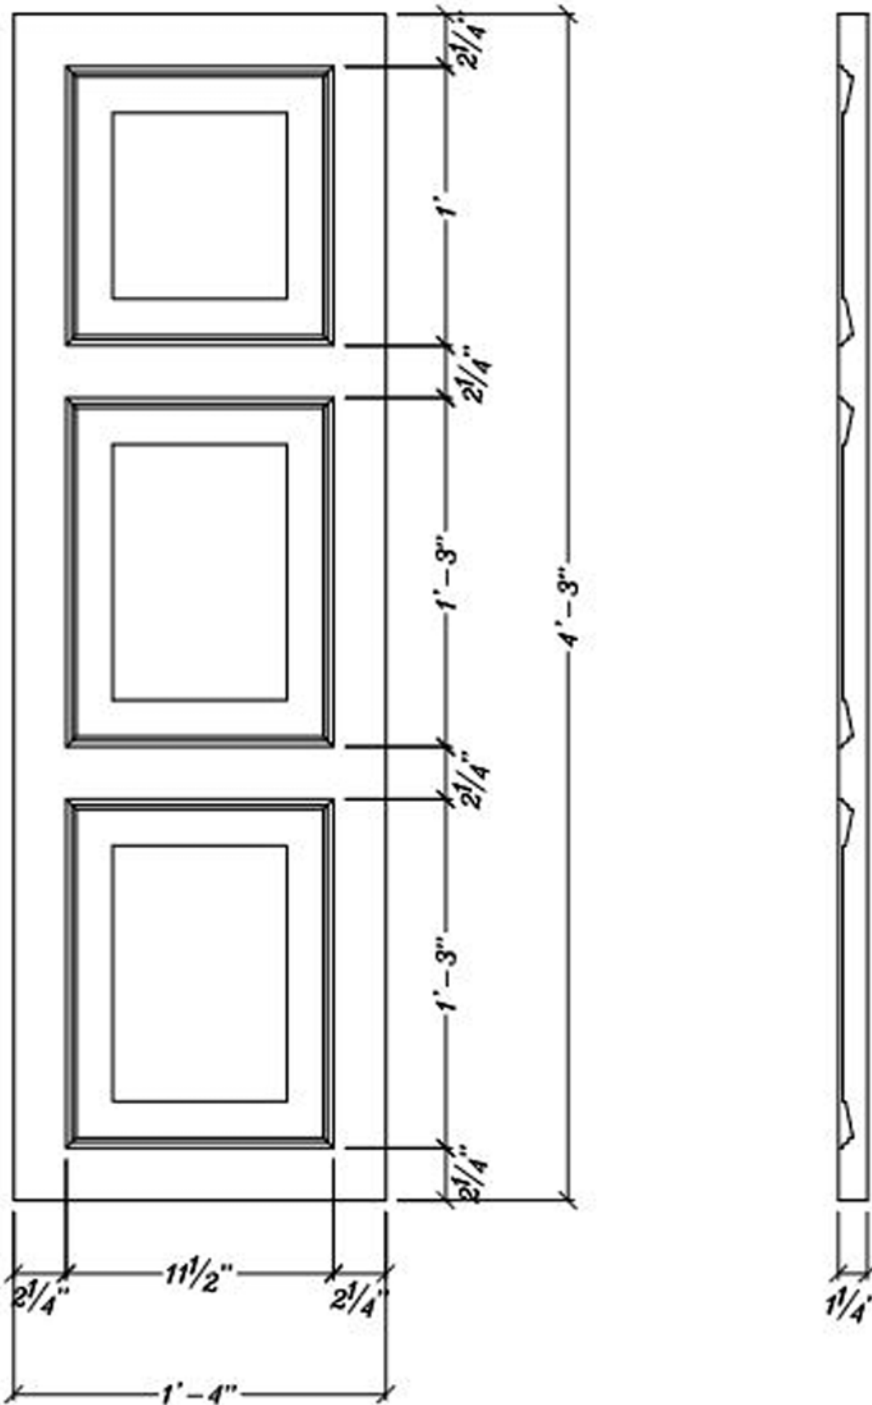

3 Panel Solid Shutter Decorative IPSH904 Sold as a Pair

ArchPolymer™

Artificial wood
White Primed
Resists
Rot, Insects, Water

Optional
Factory Painting
Available

* assembly required, drawing not to scale, mounting hardware by others