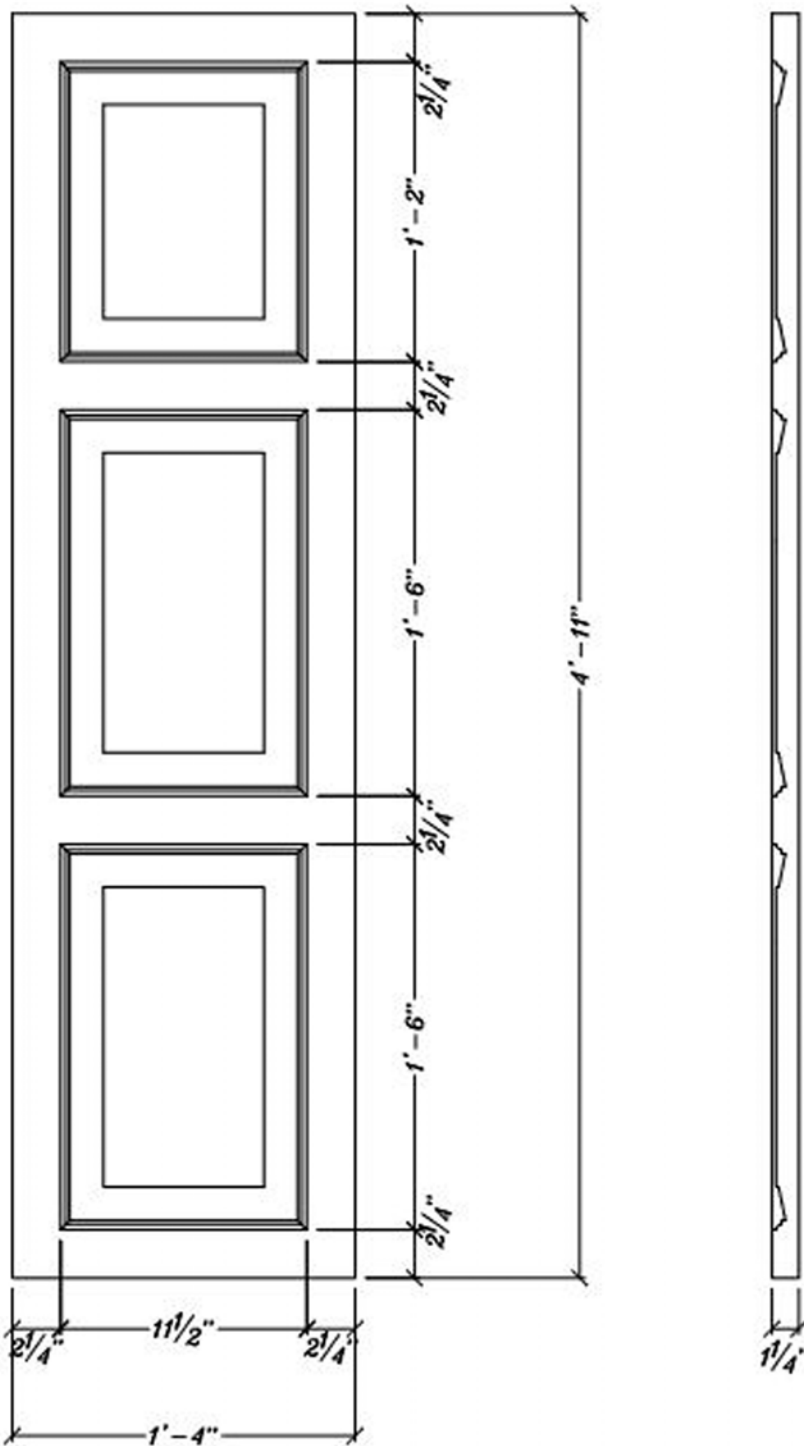

3 Panel Solid Shutter Decorative IPSH906 Sold as a Pair

ArchPolymer™

Artificial wood

White Primed

Resists

Rot, Insects, Water

Optional

Factory Painting

Available

* assembly required, drawing not to scale, mounting hardware by others

* All specifications subject to change without notice, Final products & Measurements may vary from this brochure

Imperial Productions®