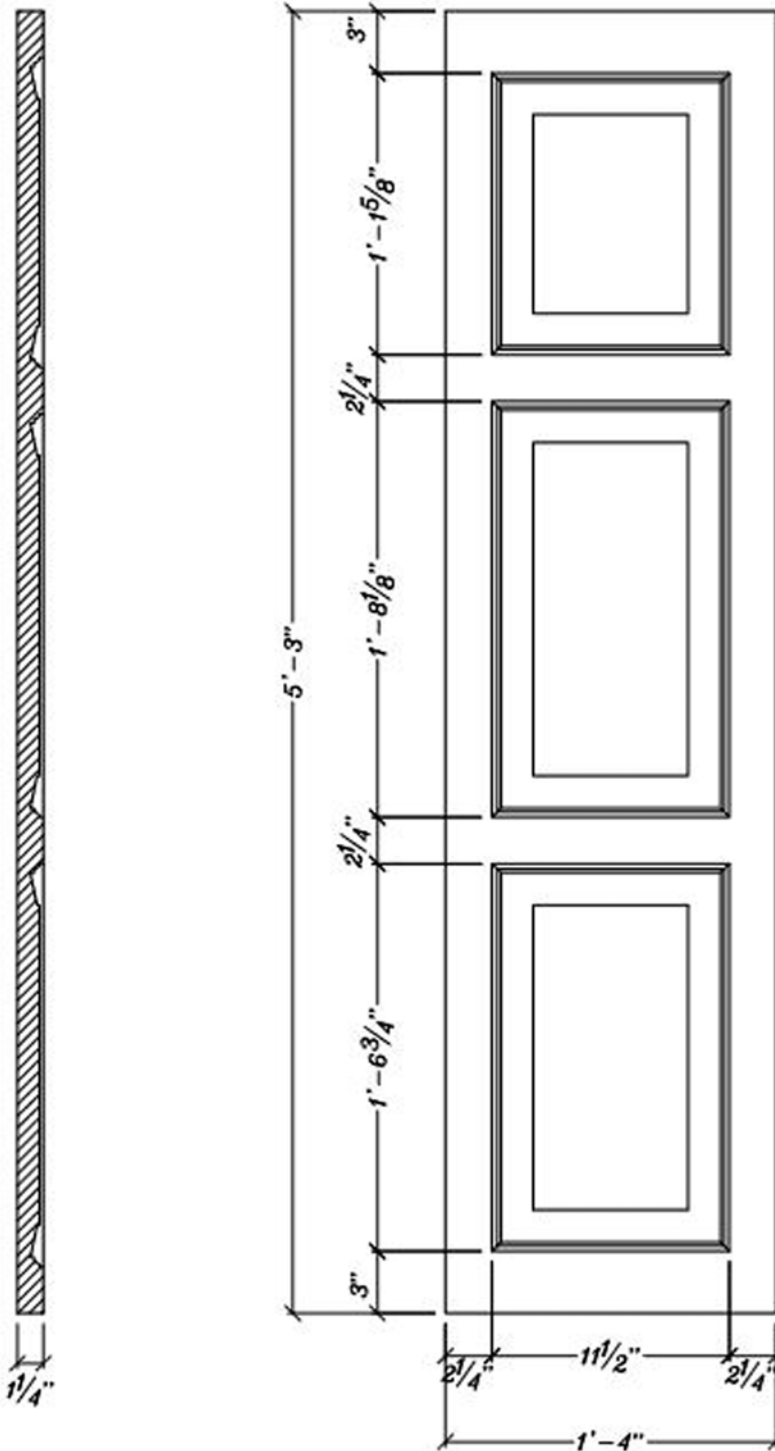

3 Panel Solid Shutter Decorative

IPSH907 Sold as a Pair

ArchPolymer™

Artificial wood

White Primed

Resists

Rot, Insects, Water

Optional