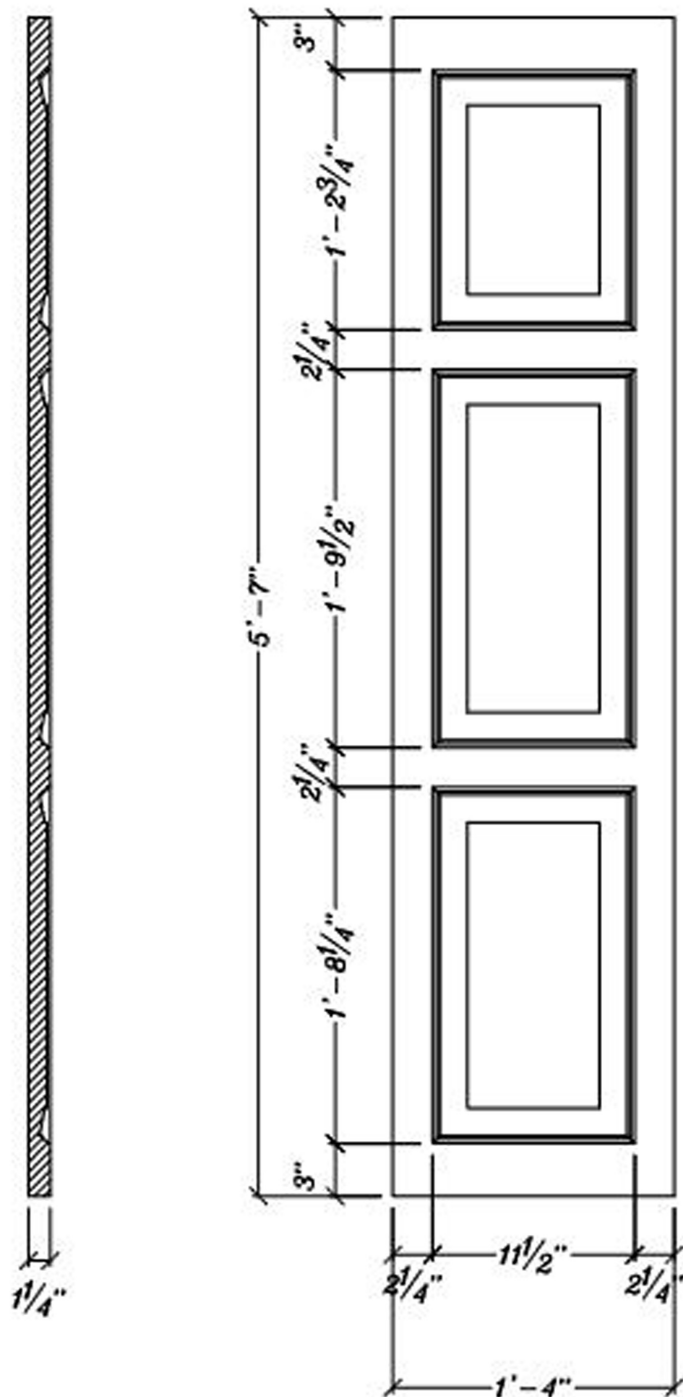

3 Panel Solid Shutter Decorative IPSH908 Sold as a Pair

ArchPolymer™

Artificial wood

White Primed

Resists

Rot, Insects, Water

Optional

Factory Painting

Available

* assembly required, drawing not to scale, mounting hardware by others

* All specifications subject to change without notice, Final products & Measurements may vary from this brochure

Imperial Productions®

1-800-399-7585 Toronto / New York / Chicago

Imperial Productions & Distribution Inc.

email sales@imperialproductions.com copyright 2016 MRDCI All Rights Reserved

JUL-23