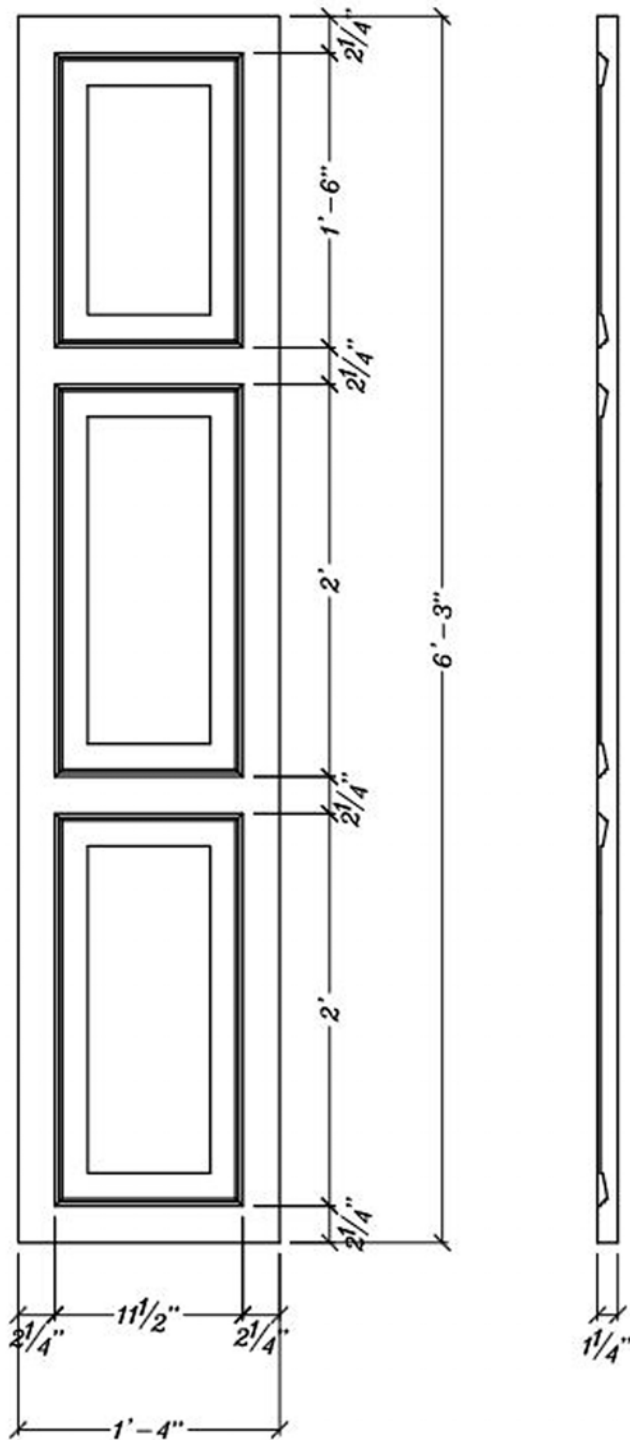

3 Panel Solid Shutter Decorative IPSH910 Sold as a Pair

ArchPolymer™

Artificial wood

White Primed

Resists

Rot, Insects, Water

Optional

Factory Painting

Available

* assembly required, drawing not to scale, mounting hardware by others

* All specifications subject to change without notice, Final products & Measurements may vary from this brochure

Imperial Productions®