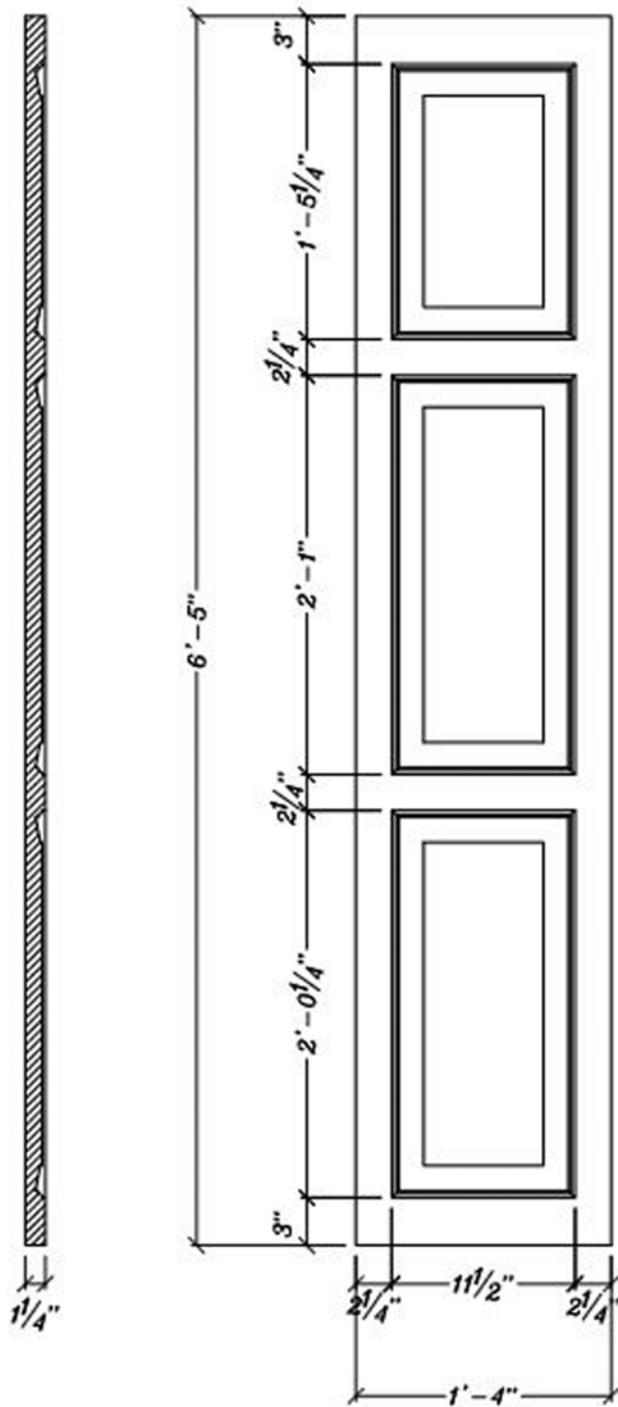

3 Panel Solid Shutter Decorative IPSH911 Sold as a Pair

ArchPolymer™

Artificial wood
White Primed
Resists
Rot, Insects, Water

Optional
Factory Painting
Available

* assembly required, drawing not to scale, mounting hardware by others