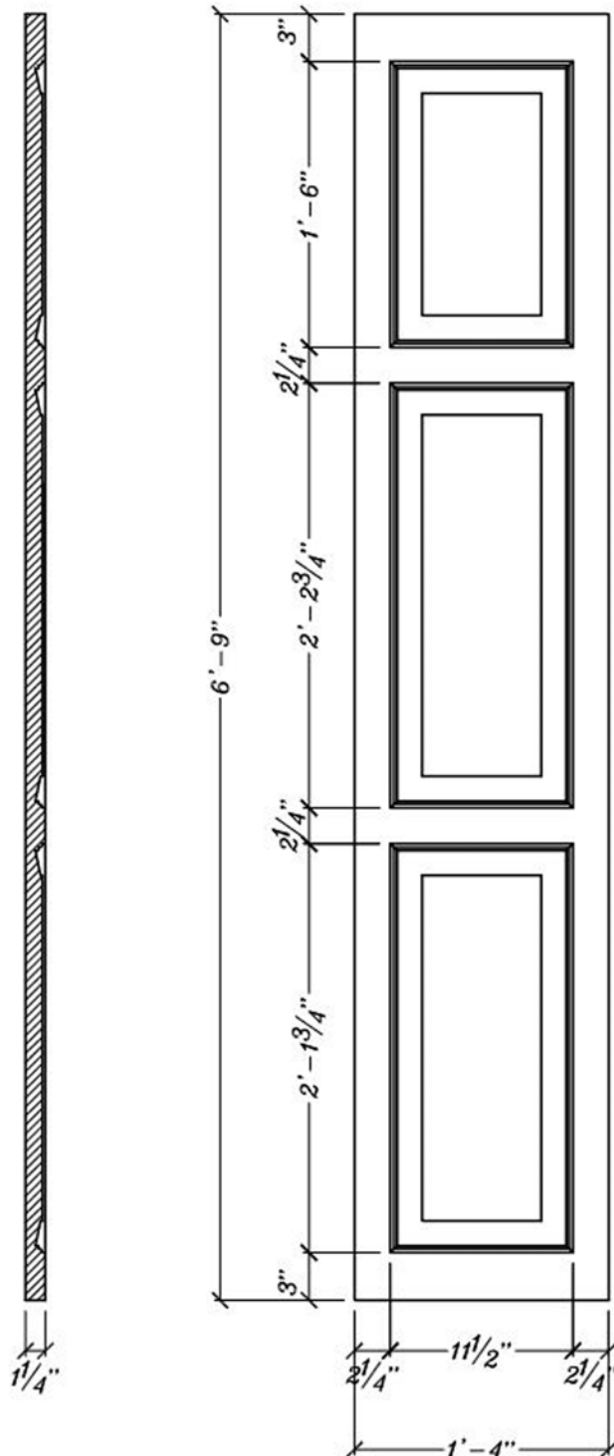

3 Panel Solid Shutter Decorative IPSH912 Sold as a Pair

ArchPolymer™

Artificial wood

White Primed

Resists

Rot, Insects, Water

Optional

Factory Painting

Available

* assembly required, drawing not to scale, mounting hardware by others

* All specifications subject to change without notice, Final products & Measurements may vary from this brochure

Imperial Productions®