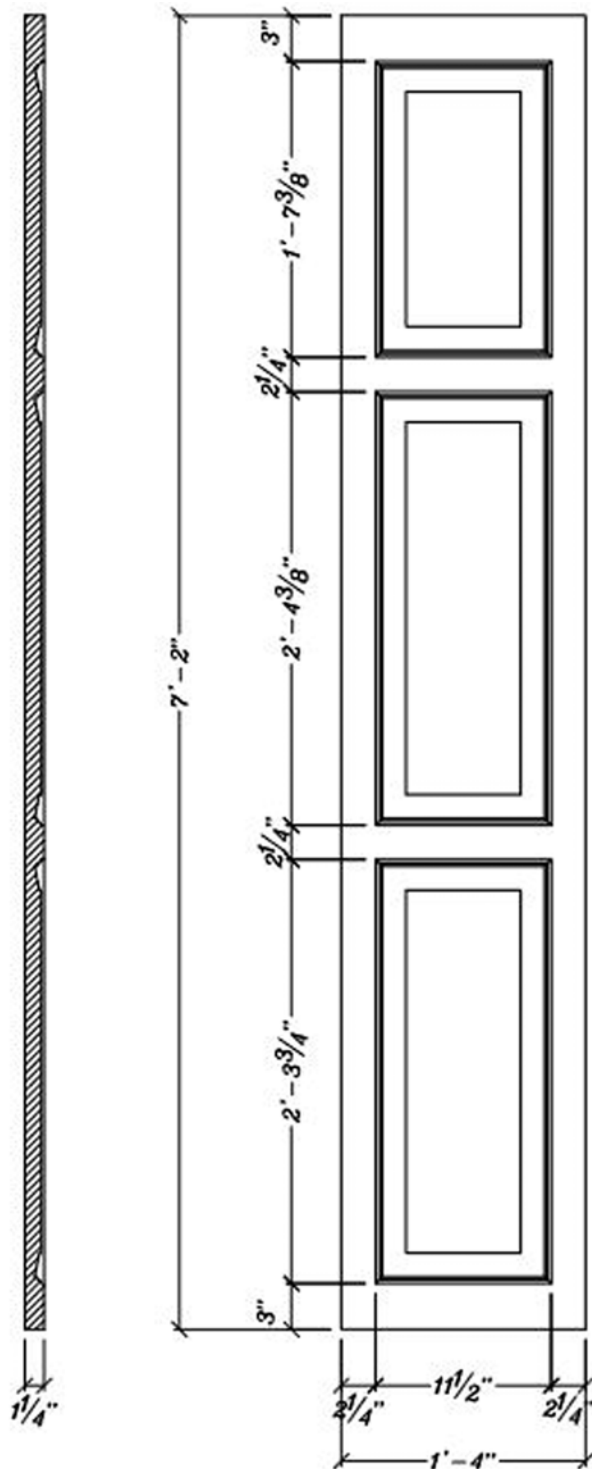

# 3 Panel Solid Shutter Decorative IPSH913 Sold as a Pair

ArchPolymer™

Artificial wood

White Primed

Resists

Rot, Insects, Water

Optional

Factory Painting

Available

\* assembly required, drawing not to scale, mounting hardware by others

\* All specifications subject to change without notice, Final products & Measurements may vary from this brochure

Imperial Productions®