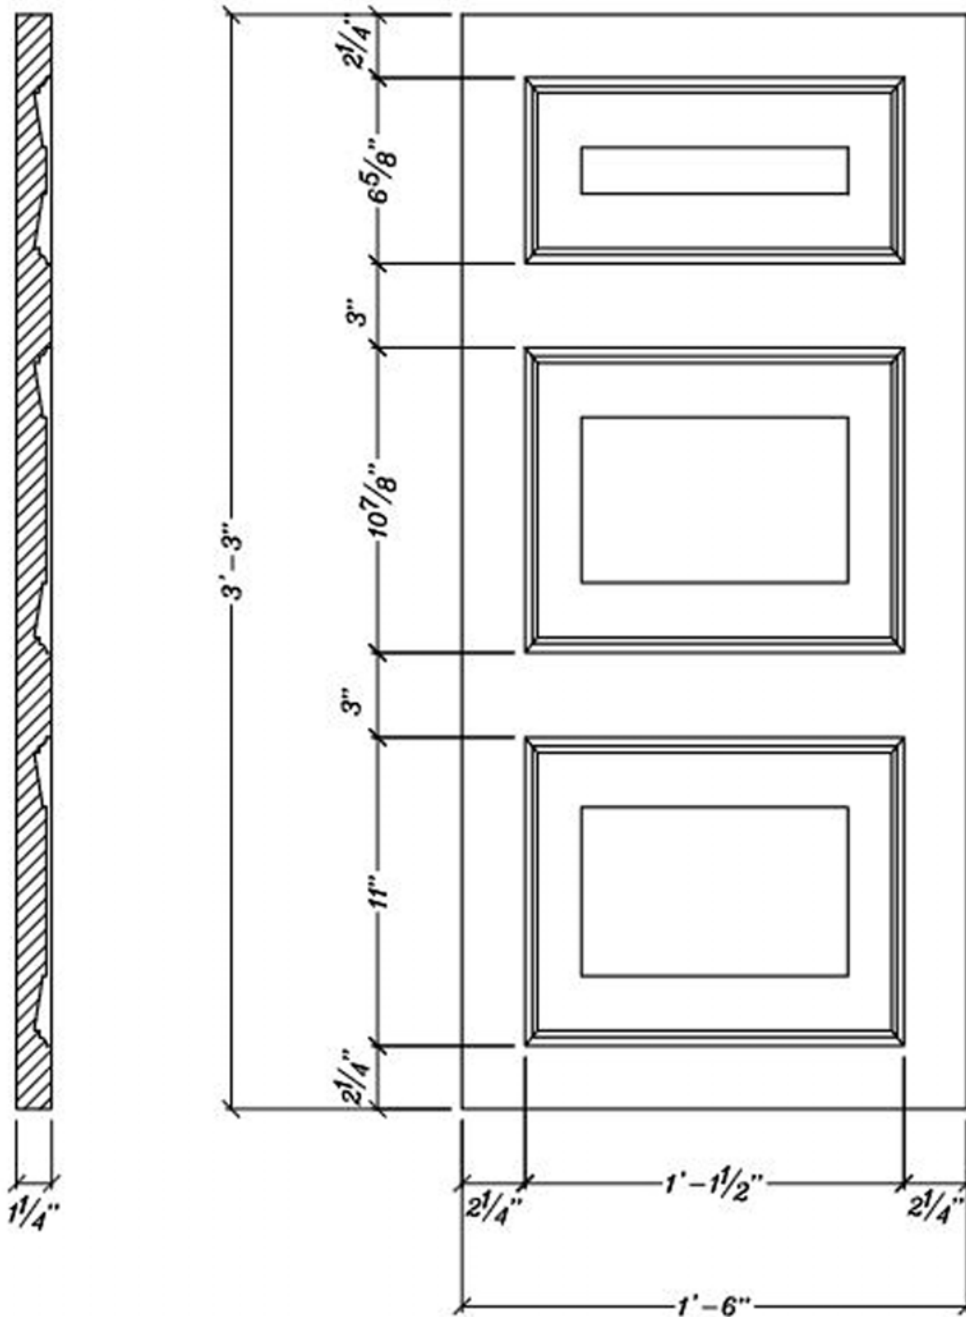

3 Panel Solid Shutter Decorative IPSH914 Sold as a Pair

ArchPolymer™

Artificial wood

White Primed

Resists

Rot, Insects, Water

Optional

Factory Painting

Available

* assembly required, drawing not to scale, mounting hardware by others

* All specifications subject to change without notice, Final products & Measurements may vary from this brochure

Imperial Productions®

1-800-399-7585 Toronto / New York / Chicago

Imperial Productions & Distribution Inc.

email sales@imperialproductions.com copyright 2016 MRDCI All Rights Reserved

JUL-23