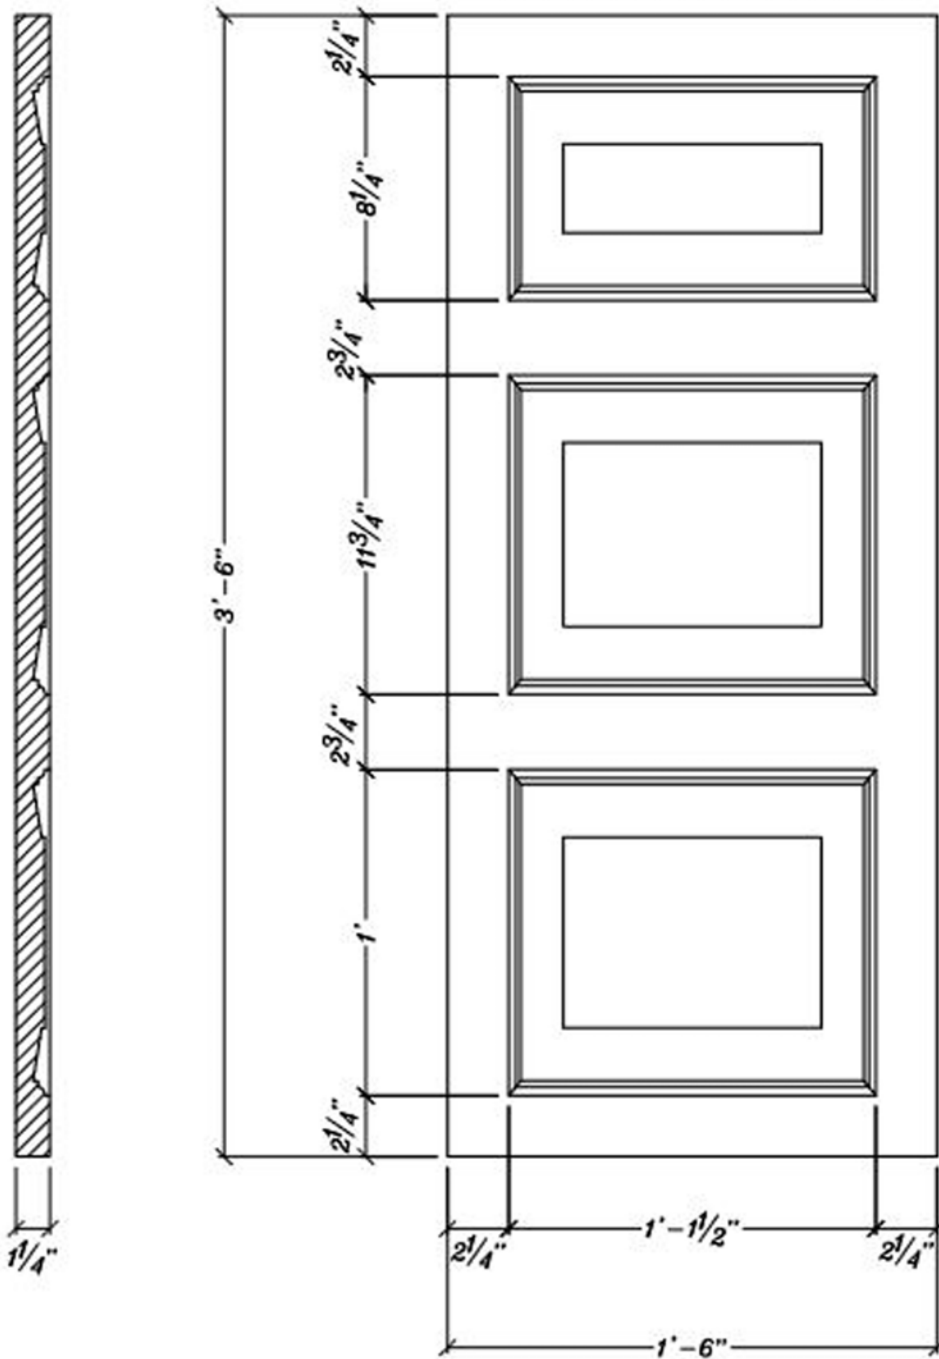

3 Panel Solid Shutter Decorative IPSH915 Sold as a Pair

ArchPolymer™

Artificial wood
White Primed
Resists
Rot, Insects, Water

Optional
Factory Painting
Available

* assembly required, drawing not to scale, mounting hardware by others