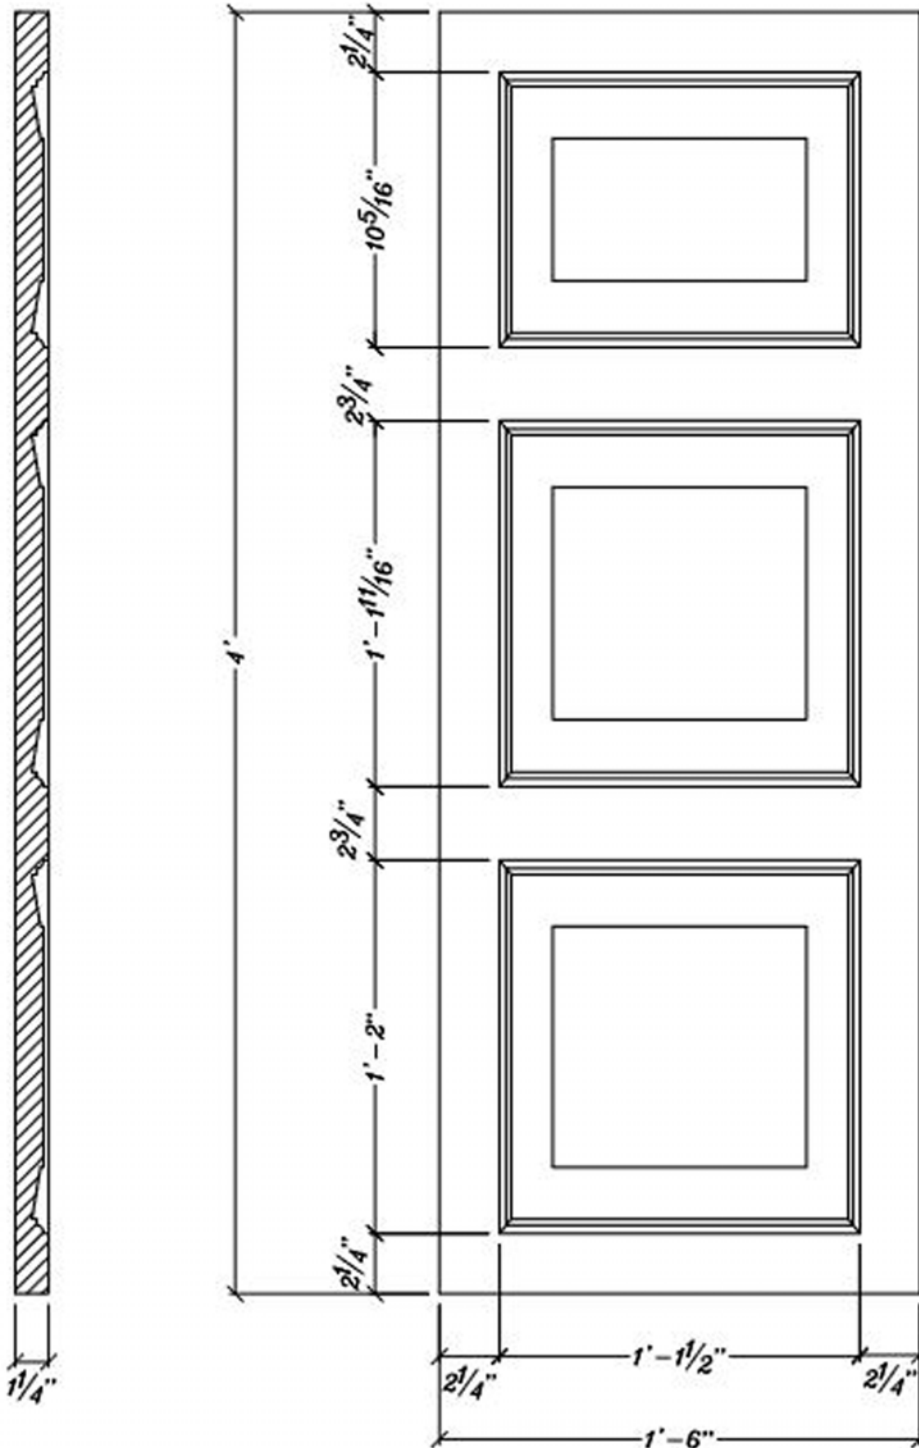

3 Panel Solid Shutter Decorative IPSH916 Sold as a Pair

ArchPolymer™

Artificial wood

White Primed

Resists

Rot, Insects, Water

Optional

Factory Painting

Available

* assembly required, drawing not to scale, mounting hardware by others

* All specifications subject to change without notice, Final products & Measurements may vary from this brochure

Imperial Productions®