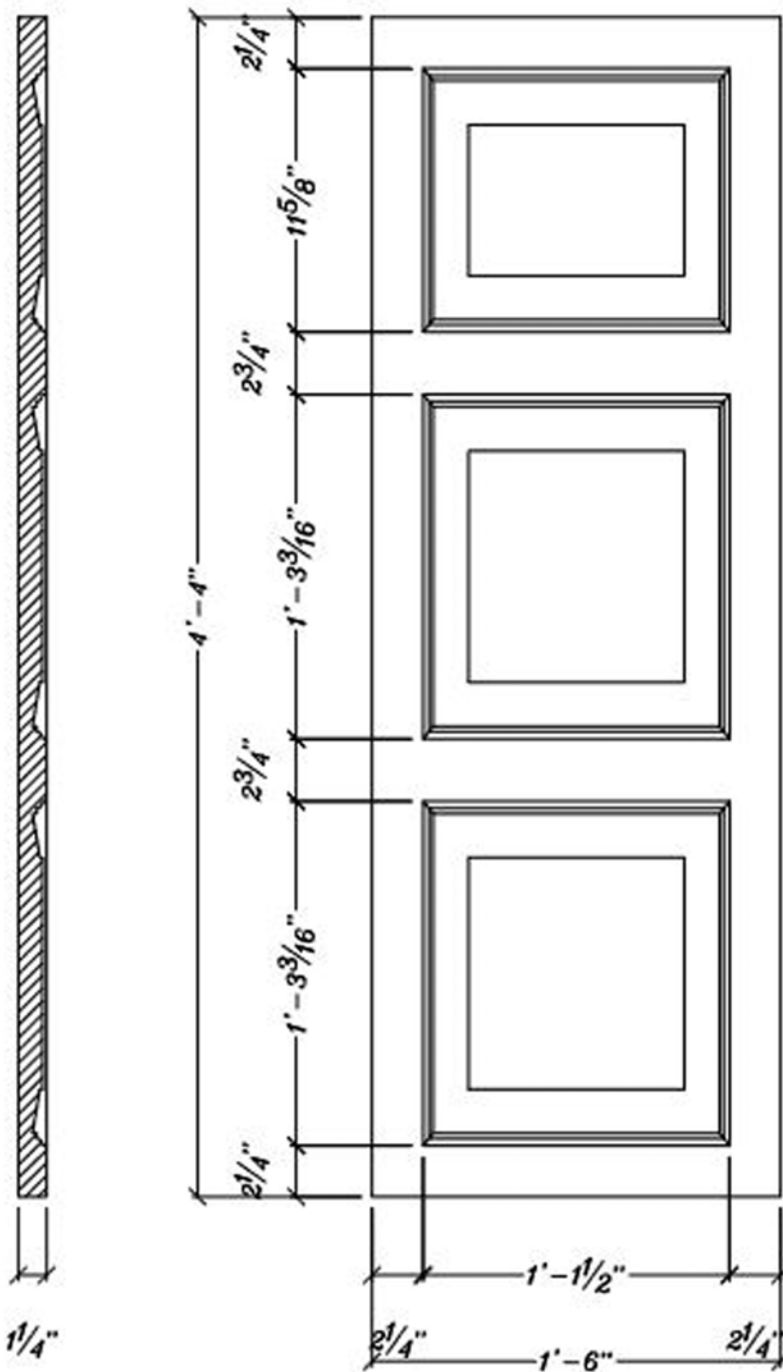

3 Panel Solid Shutter Decorative IPSH917 Sold as a Pair

ArchPolymer™

Artificial wood

White Primed

Resists

Rot, Insects, Water

Optional

Factory Painting

Available

* assembly required, drawing not to scale, mounting hardware by others

* All specifications subject to change without notice, Final products & Measurements may vary from this brochure

Imperial Productions®