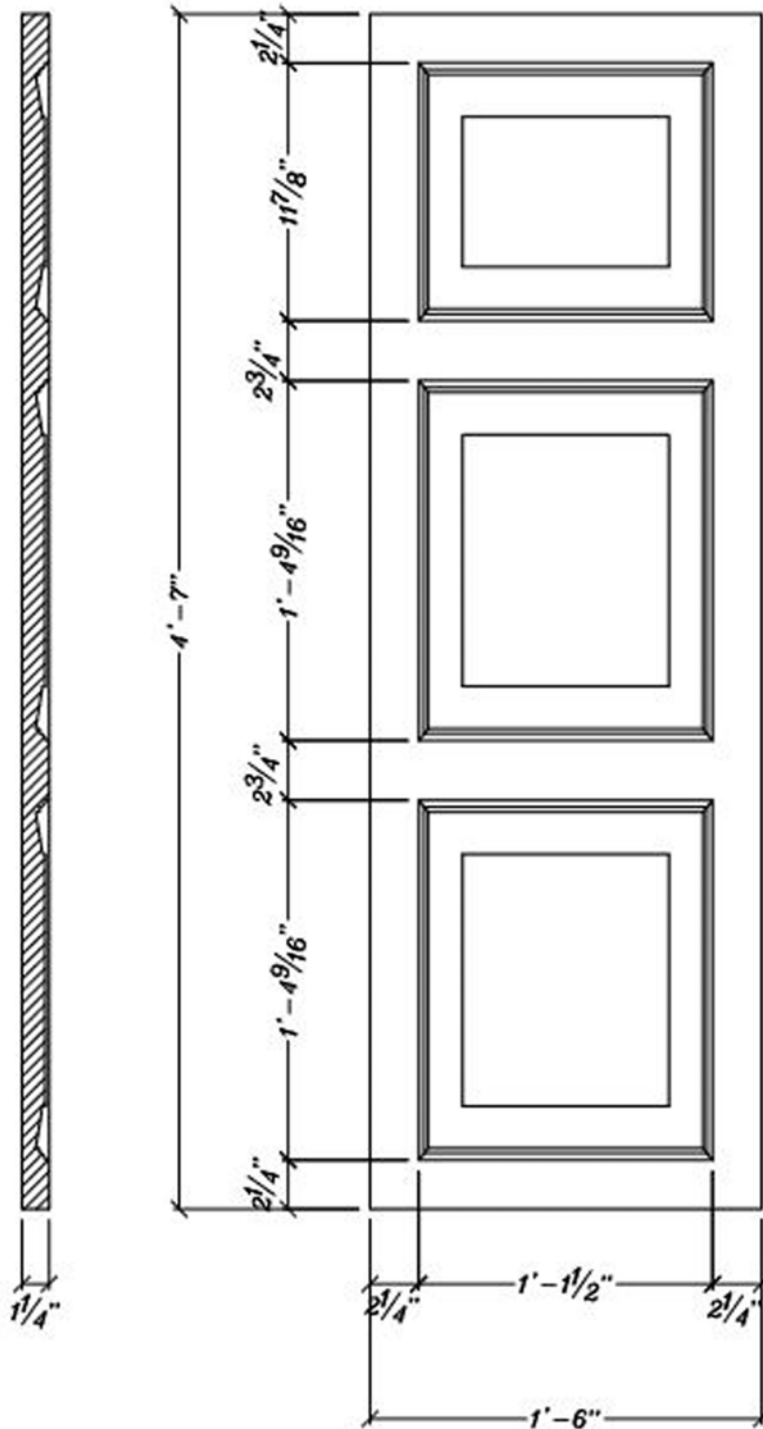

3 Panel Solid Shutter Decorative IPSH918 Sold as a Pair

ArchPolymer™

Artificial wood

White Primed

Resists

Rot, Insects, Water

Optional

Factory Painting

Available

* assembly required, drawing not to scale, mounting hardware by others

* All specifications subject to change without notice, Final products & Measurements may vary from this brochure

Imperial Productions®