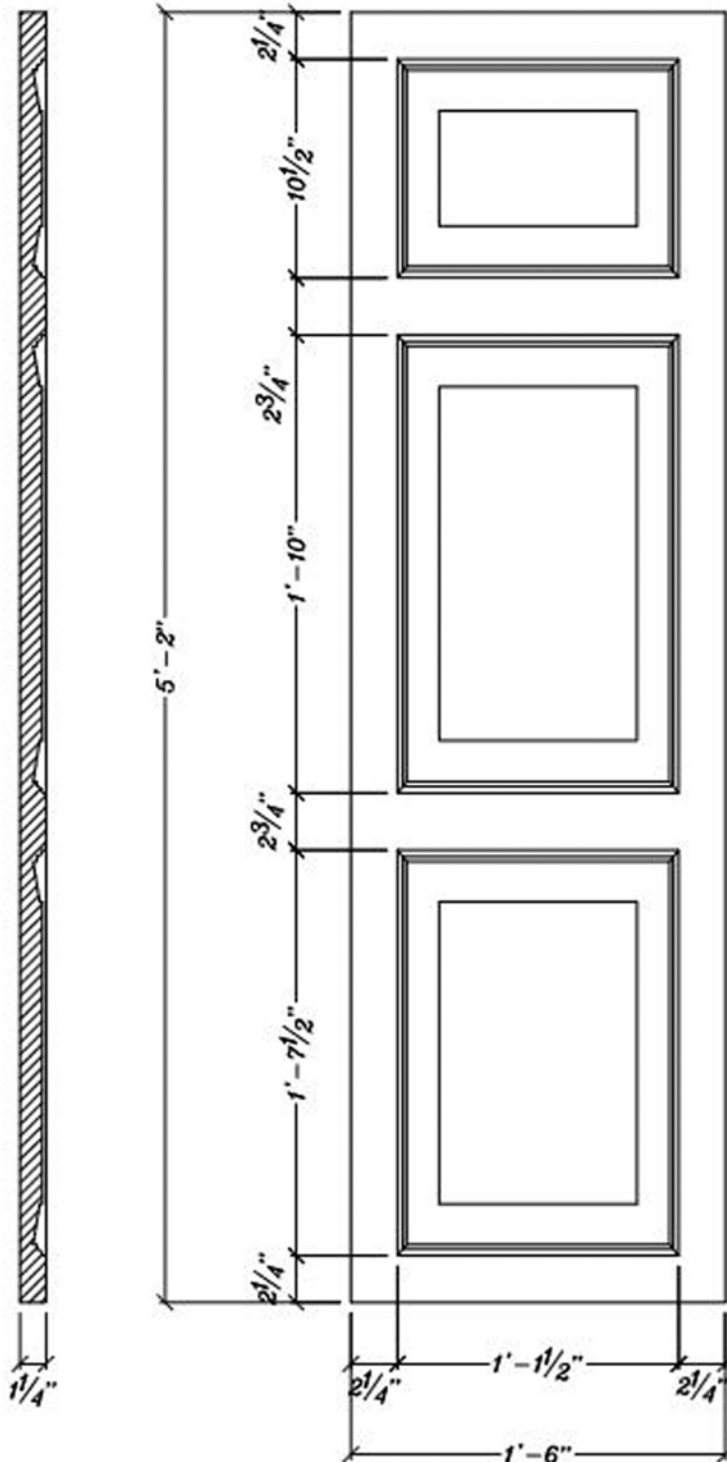

# 3 Panel Solid Shutter Decorative IPSH919 Sold as a Pair

ArchPolymer™

Artificial wood

White Primed

Resists

Rot, Insects, Water

Optional

Factory Painting

Available

\* assembly required, drawing not to scale, mounting hardware by others

\* All specifications subject to change without notice, Final products & Measurements may vary from this brochure

Imperial Productions®