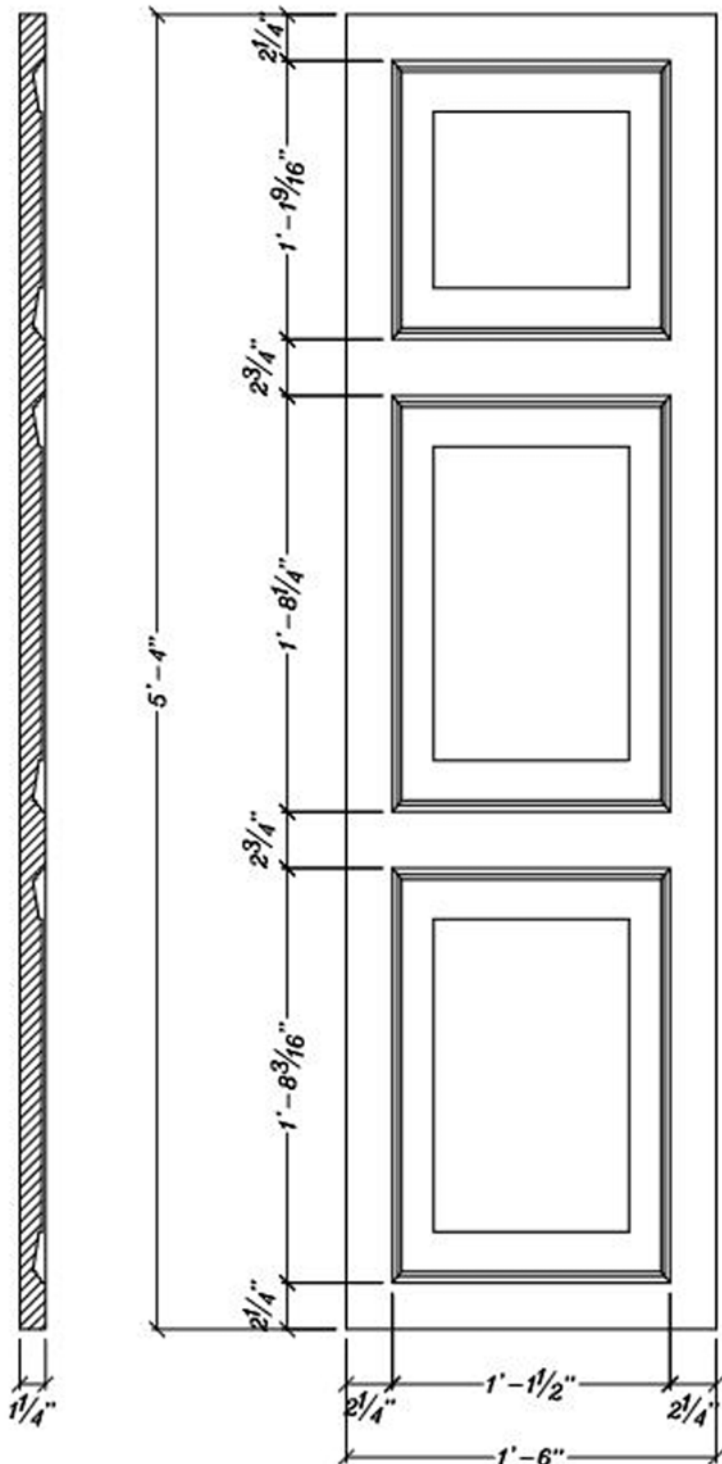

3 Panel Solid Shutter Decorative IPSH920 Sold as a Pair

ArchPolymer™

Artificial wood

White Primed

Resists

Rot, Insects, Water

Optional

Factory Painting

Available

* assembly required, drawing not to scale, mounting hardware by others

* All specifications subject to change without notice, Final products & Measurements may vary from this brochure

Imperial Productions®