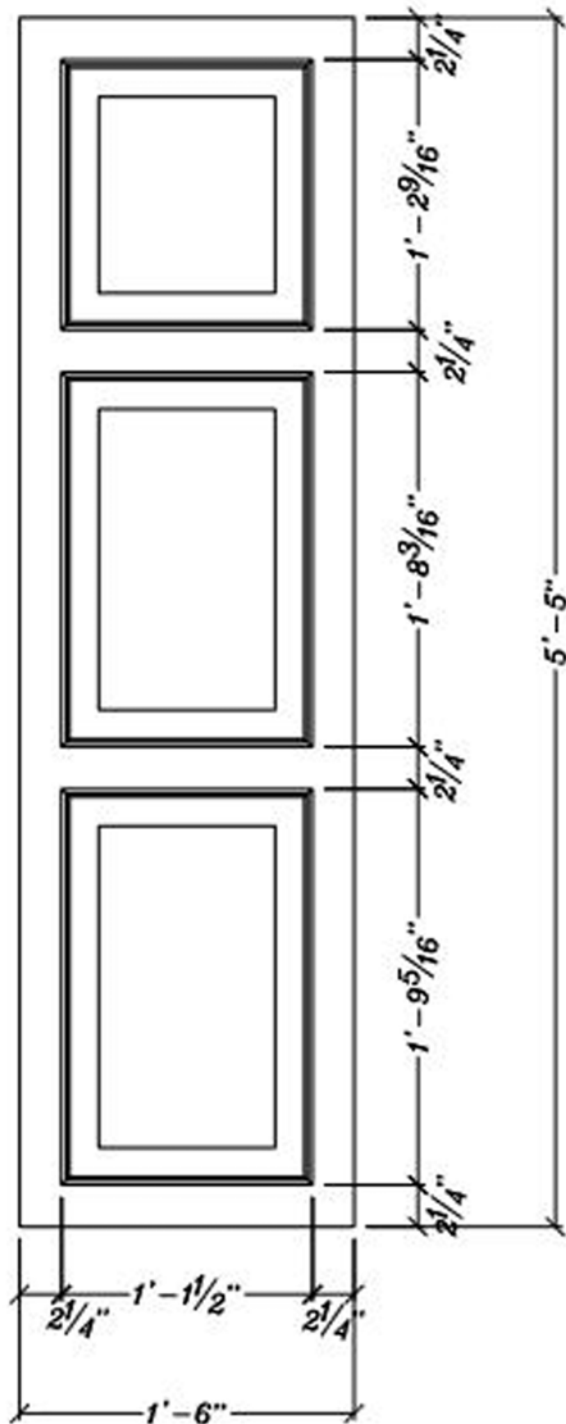

# 3 Panel Solid Shutter Decorative IPSH921 Sold as a Pair

ArchPolymer™

Artificial wood

White Primed

Resists

Rot, Insects, Water

Optional

Factory Painting

Available

\* assembly required, drawing not to scale, mounting hardware by others

\* All specifications subject to change without notice, Final products & Measurements may vary from this brochure

Imperial Productions®