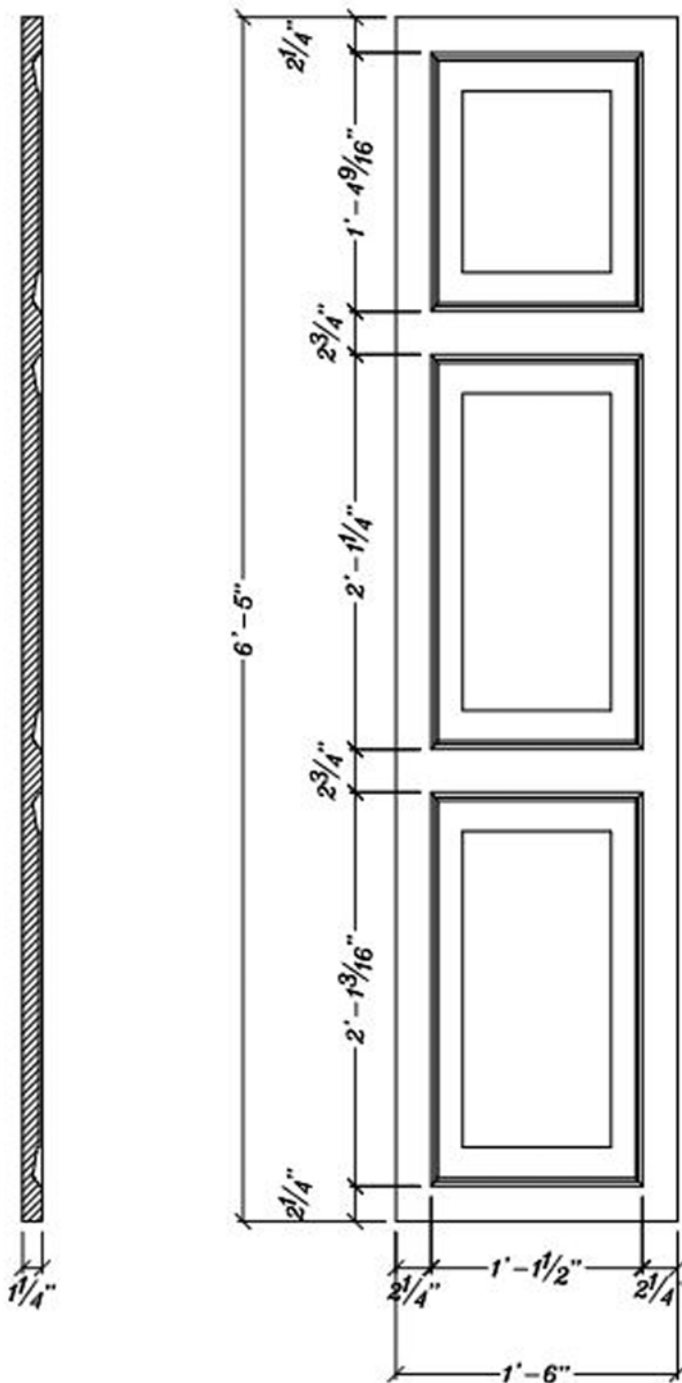

# 3 Panel Solid Shutter Decorative IPSH923 Sold as a Pair

ArchPolymer™

Artificial wood  
White Primed  
Resists  
Rot, Insects, Water

Optional  
Factory Painting  
Available

\* assembly required, drawing not to scale, mounting hardware by others