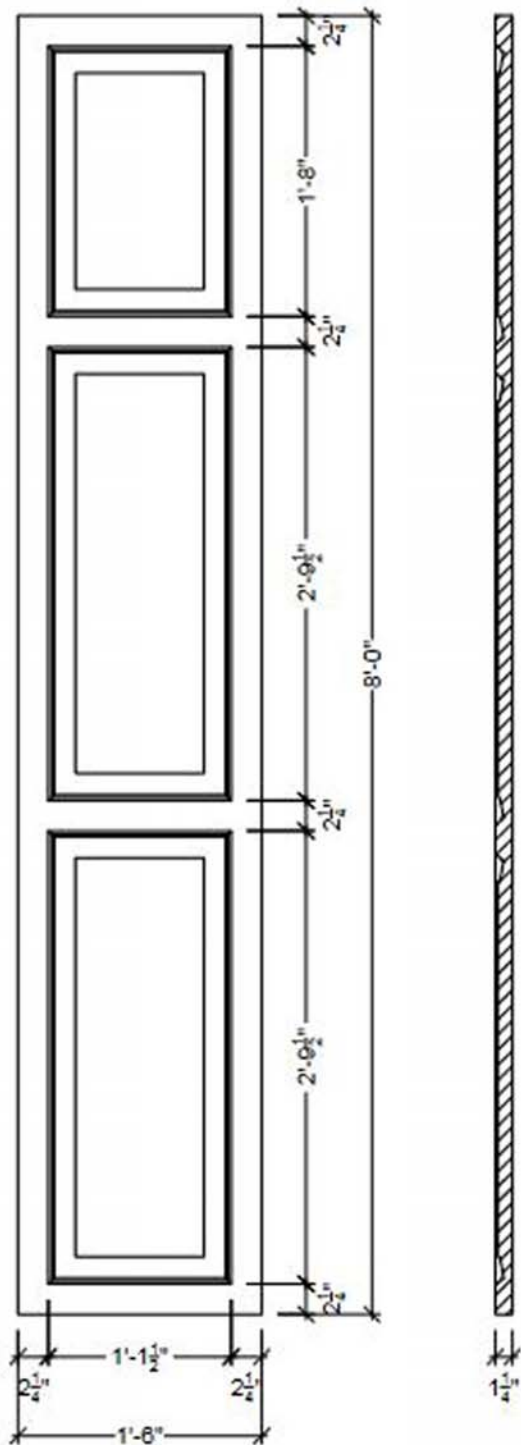

3 Panel Solid Shutter Decorative IPSH924 Sold as a Pair

ArchPolymer™

Artificial wood

White Primed

Resists

Rot, Insects, Water

Optional

Factory Painting

Available

* assembly required, drawing not to scale, mounting hardware by others

* All specifications subject to change without notice, Final products & Measurements may vary from this brochure

Imperial Productions®